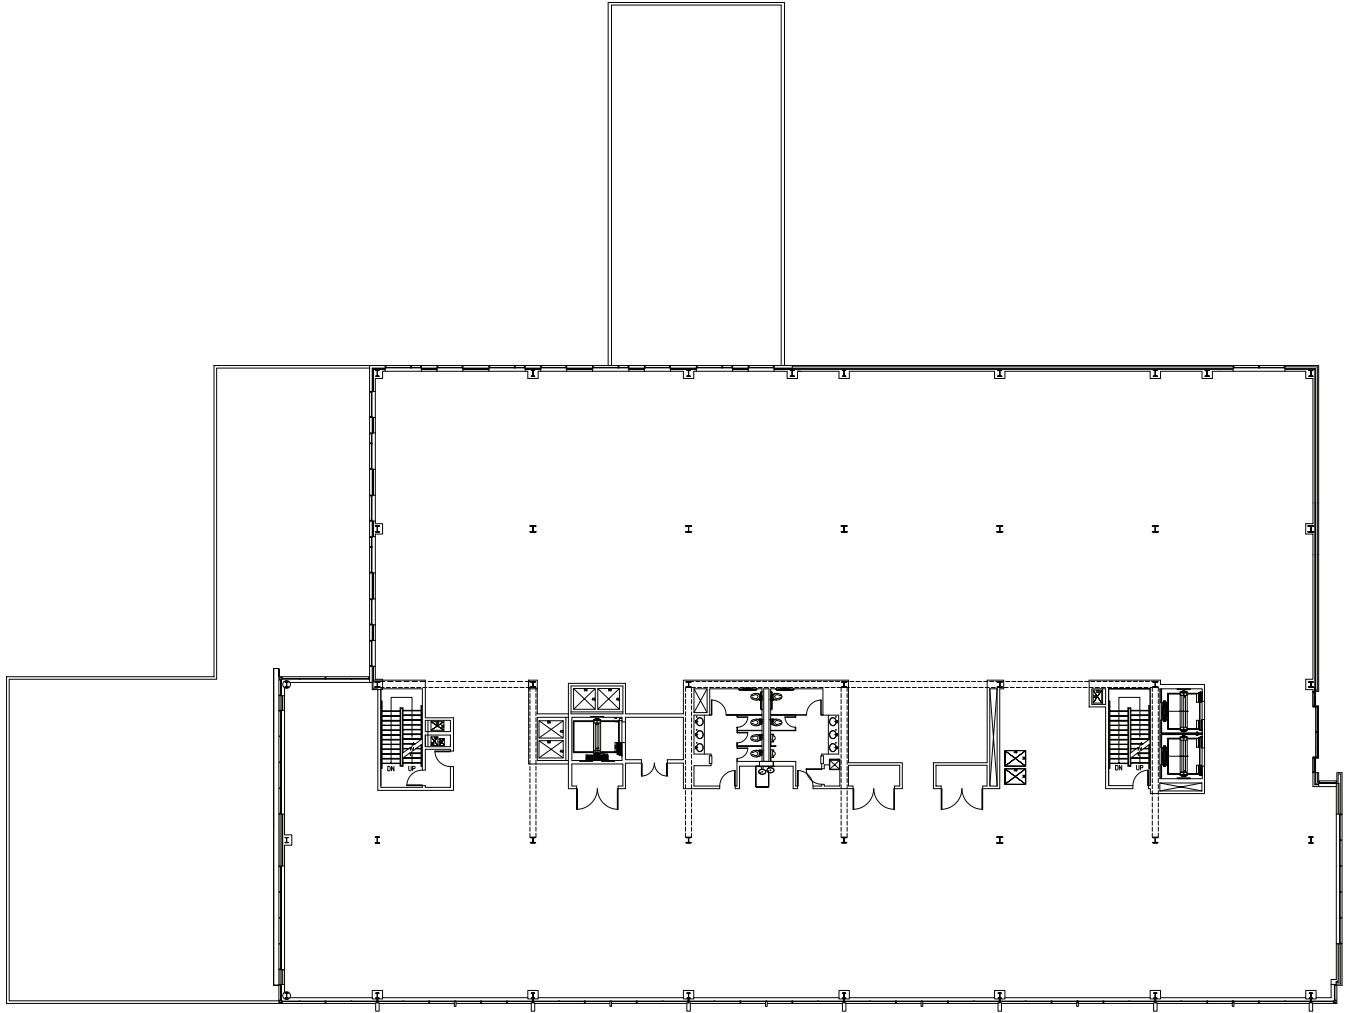

# CAMBRIDGE DISCOVERY PARK | BUILDING 100

4TH FLOOR — 23,605 SF

## SAMPLE LAB/OFFICE FLOOR PLAN — 23,605 SF